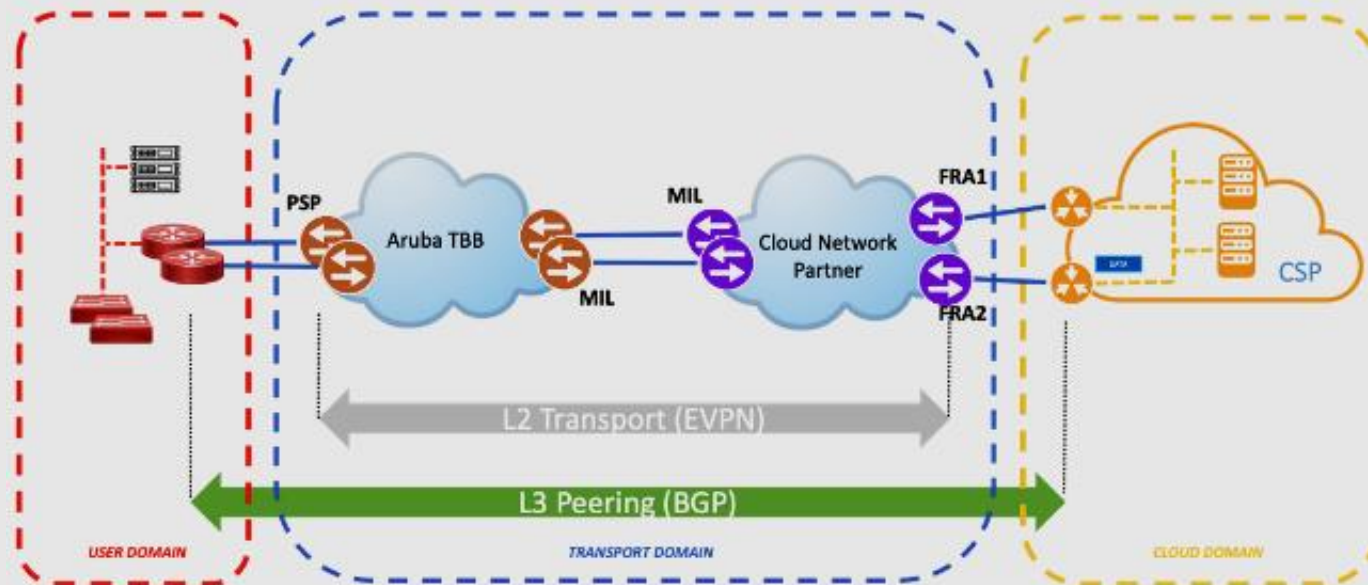

TECH BRIEF

MultiCloud Link

aruba.it
ENTERPRISE

MultiCloud Link

The private connectivity solution for all public cloud platforms.

MultiCloud Link gives you the option of having one or more connections from an infrastructure with Aruba Enterprise **Colocation, Private Cloud** or **Dedicated Cloud** to additional environments distributed on **public cloud platforms**:

- Amazon Web Services
- Microsoft Azure
- Google Cloud
- Oracle Cloud
- IBM Cloud

MultiCloud Link: the service model

MultiCloud Link is available in various **bandwidths up to 1Gbps**, with the option of creating a **dedicated 10Gbps connection**.

END-TO-END ARCHITECTURE

A physical device (router/firewall) at the data center is interconnected with the cloud service provider's virtual router in a BGP session.

BGP SESSION

The routes of the networks that need to be visible are exchanged thanks to the BGP session.

REDUNDANCY

When there is a double circuit, the BGP will route/balance the traffic, as well as determining the failure of a route.

MultiCloud Link: use cases

Colocation interconnection

The colocation infrastructures hosted at Aruba Data Centers can communicate with hyperscalers.